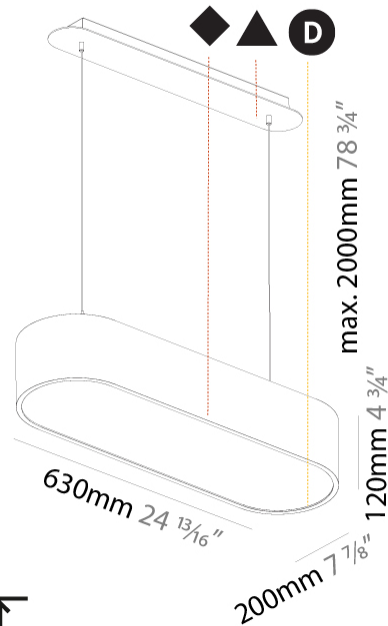

GENERAL

Series: Smoothy
Subseries: Smoothline
Brand: Prolicht
Division: Architectural
Mounting Type: Suspension
Mounting Location: Ceiling
Subcategory: Ambient

PHYSICAL

Shape: Oval
Length (mm): 630
Length (in): 24 ¹³/₁₆
Width (mm): 200
Width (in): 7 ⁷/₈
Height (mm): 120
Height (in): 4 ³/₄
Max. Overall Height (mm): 2120
Max. Overall Height (in): 82 ¹/₂
Light Distribution: Direct
Weight (kg): 5.043
Weight (lbs): 11.40
Diffuser: PMMA - Opal or Micro-Prism
Fixture Finish: SSR / BKV / CWI / CRY / HAB / UFT / ITA / RUA / FTG / MYG / LOD / PUS / FRO / FUP / KIA / POP / BLS / SPG / MEY / GOH / GUM / CHC / COM / ABZ / JAG / OBR / MOS / ROR
Fixture Material: Extruded Aluminum / Steel
Cable Details: 2000mm / 78 3/4"

ELECTRICAL

Lamp Type: LED (Zhaga Standard)
Input Wattage (W): 21
Total Output Wattage (W): 18
Dimming: Tri-Mode (Non-Dimming and Phase Dimming (120Vac only) and 0-10V Dimming)
Driver Included: Yes
Driver Location: Integrated
Driver Type: Constant Current - Universal
Driver Class: Class 2
Input Voltage (V): 120 - 277
Constant Current (MA): 500

LED

Number of LEDs: 6 x 3W
Color Temperature (°K): 3000 / 3500 / 4000
Max. Delivered Lumen (lm): 1530 / 1646 / 1680
Lamp Life (hrs): 50000

OPTICAL

RATINGS AND CERTIFICATIONS

Certified By: Certified for North American Standards
IP rating: IP20