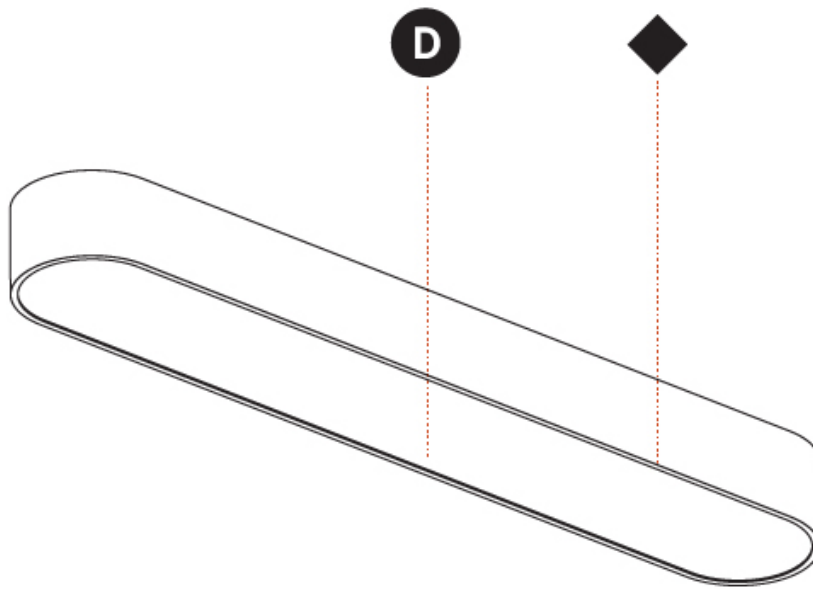

A32970-

PROJECT

TYPE

SPECIFIER

QUANTITY

DATE